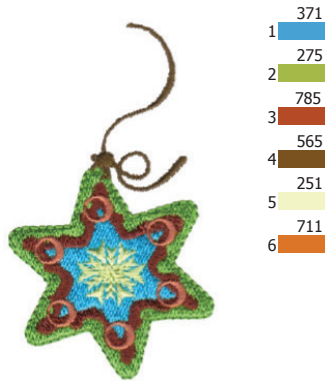

EMBROIDERY DESIGNS

Holiday Ornaments - Color Sequence

Holidayornament7